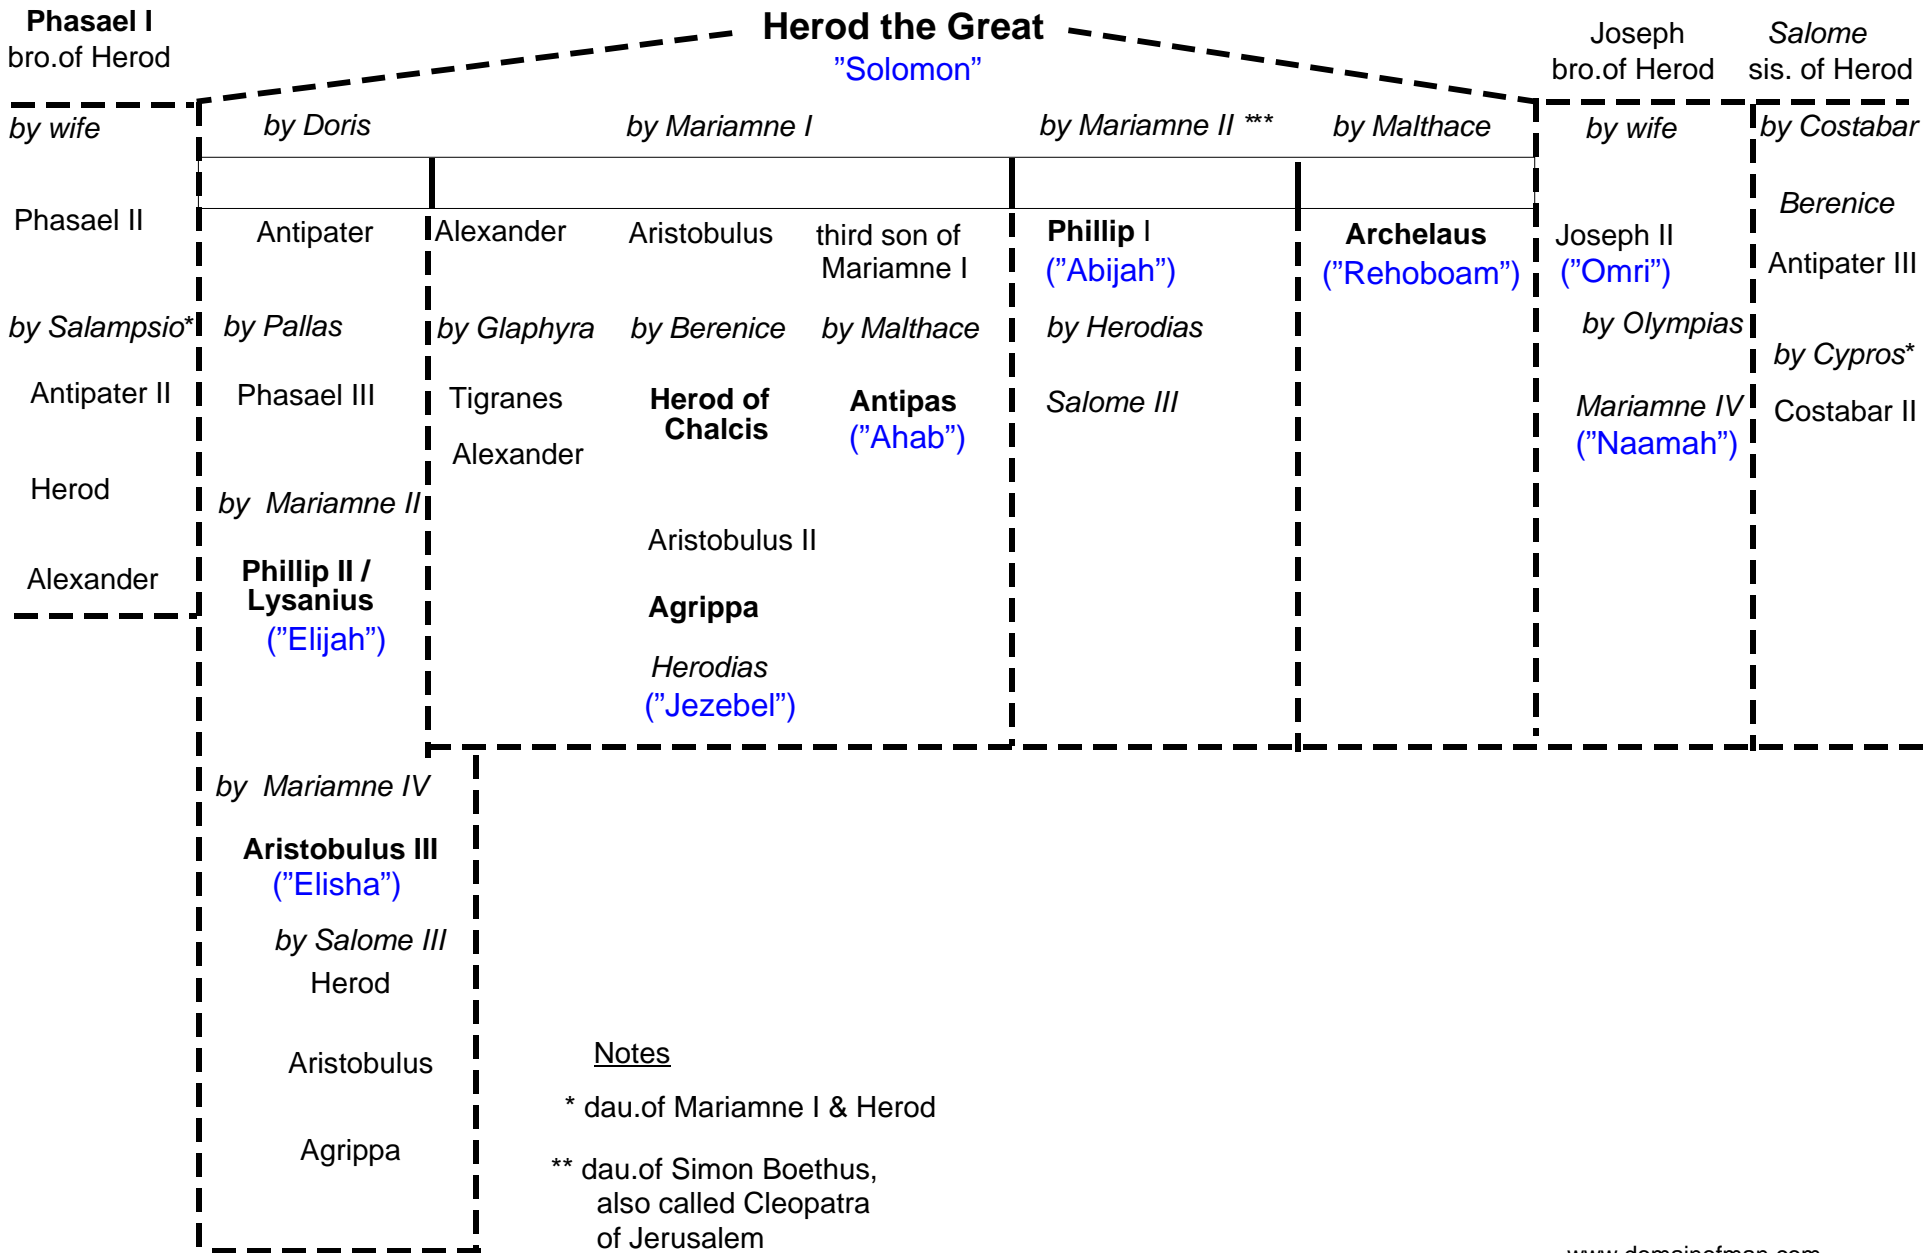

Chart: Solomon Typecasting of Herod

Herodian Genealogy

Notes

* dau. of Mariamne I & Herod

** dau. of Simon Boethus, also called Cleopatra of Jerusalem